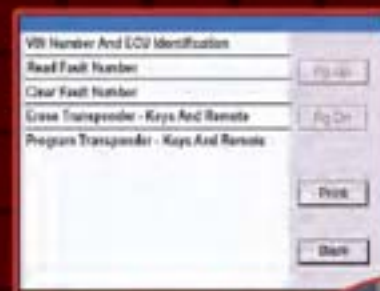

# ScreenShots

User Friendly Menu

Quick Test

Fault Codes

Live Data

Live Data in Waveform

Service Light Reset

Electronic Handbrake Apply/ Release