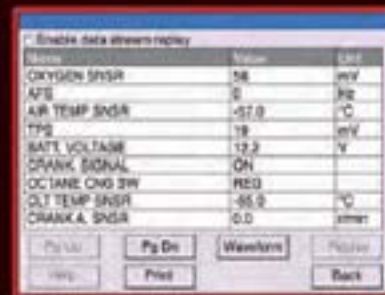

# ScreenShots

User Friendly Menu

Quick Test

Fault Codes

Live Data

Live Data in Waveform

Service Light Reset

Electronic Handbrake Apply/ Release