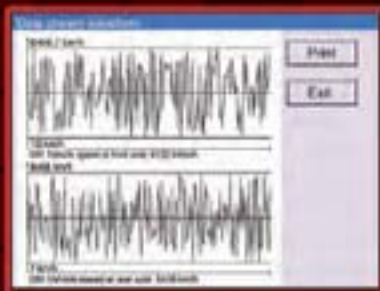

# ScreenShots

User Friendly Menu

Quick Test

Fault Codes

Live Data

Live Data in Waveform

Service Light Reset

Electronic Handbrake Apply/ Release