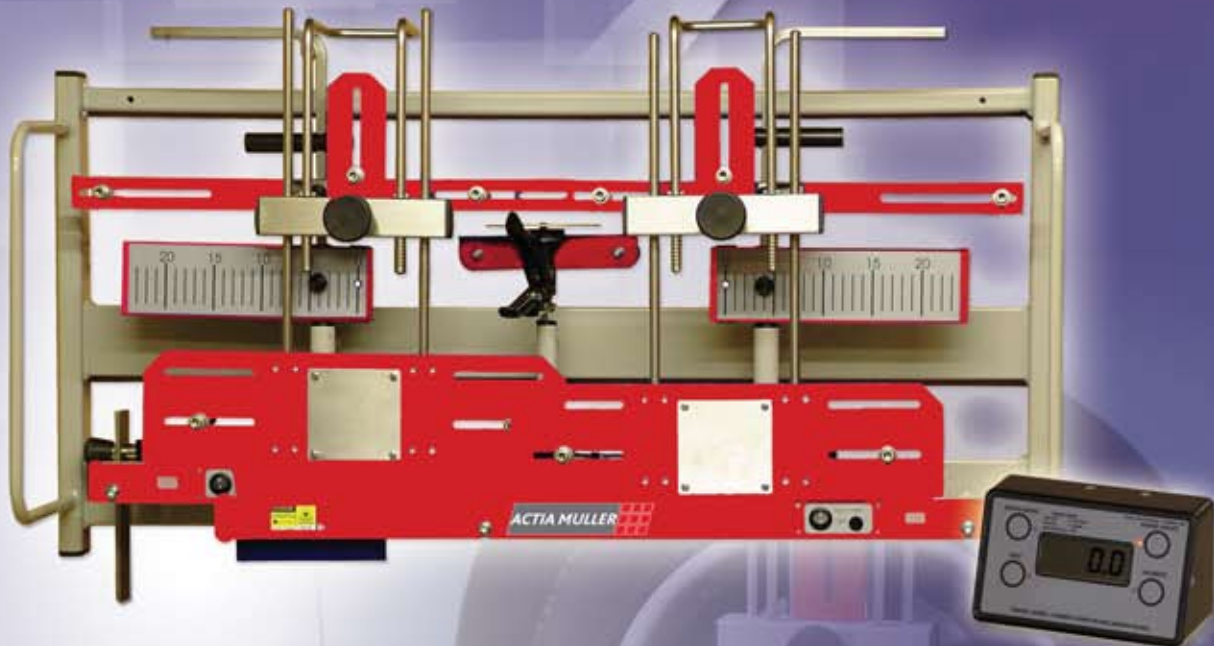

Laser Wheel Aligner "LiteAlign"

for traditional and large wheels

Features

- total toe (front & rear)
- individual toe (front & rear)
- set back
- thrust angle (crab)
- steering wheel aligner
- wall display board
- steering wheel lock
- pedal depressor
- standard turnplates
- caster camber KPI (optional)